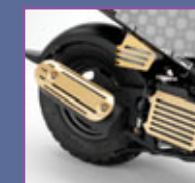

Radiator and coolant tank cover set (gold)
08Z50 GEZ 81ZMF | Fitting Time 0.2 hrs | RRP £50.00
• gold-coloured radiator cover and matching coolant tank cover
• features horizontal cut-outs