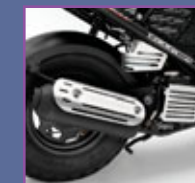

Exhaust cover (aluminium)
08F85 GEZ 81ZM | Fitting Time 0.1 hrs | RRP £50.00
• aluminium
• matches radiator and coolant tank cover set 08Z50 GEZ 81ZM