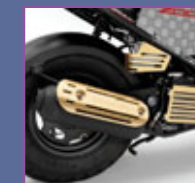

Exhaust cover (gold)
08F85 GEZ 81ZMF | Fitting Time 0.1 hrs | RRP £50.00
• gold, anodised
• matches radiator and coolant tank cover set 08Z50 GEZ 81ZMF